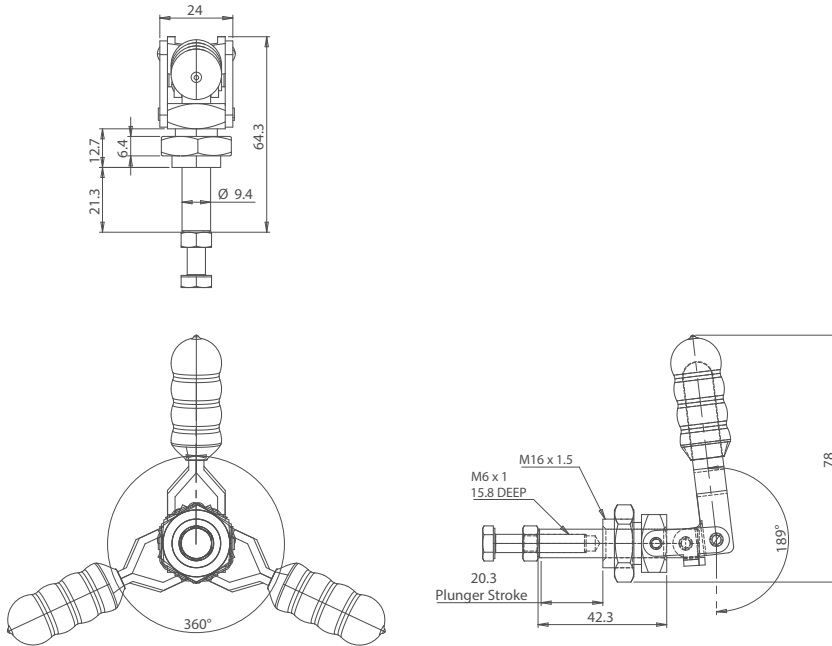

# Push Pull Toggle Clamp Nose Mounted

**HUGE  
STOCKS**

**VOLUME  
DISCOUNT**

## KEY INFORMATION

- / **Part No.**  
TC36202M
- / **Holding Force**  
91Kg
- / **Plunger Stroke**  
19mm
- / **Weight**  
0.113Kg
- / **Spindle Supplied**  
TC064010
- / **Optional Bracket**  
TC36203
- / **Locknut Supplied**  
M16 x 1.5