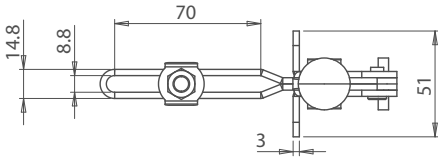

# Vertical Toggle Clamp Side Mounting Type

## KEY INFORMATION

- / **Part No.**  
TC13003B
- / **Holding Force**  
250Kg
- / **Arm Opens**  
106°
- / **Handle Opens**  
67°
- / **Weight**  
0.38Kg
- / **Spindle Supplied**  
TC086512
- / **Flanged Washers Supplied**  
FW-516