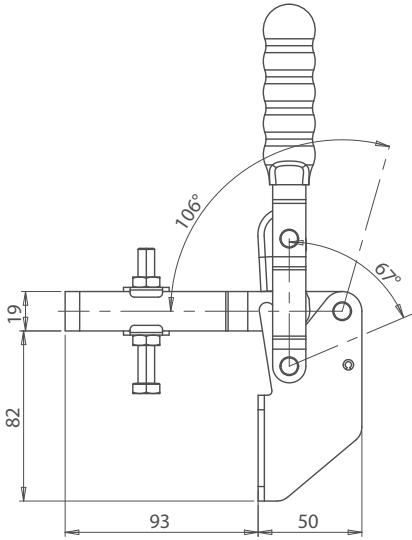

# Vertical Toggle Clamp Side Mounting Type

## KEY INFORMATION

- / **Part No.**  
TC13003B
- / **Holding Force**  
250Kg
- / **Arm Opens**  
106°
- / **Handle Opens**  
67°
- / **Weight**  
0.38Kg
- / **Spindle Supplied**  
TC086512
- / **Flanged Washers Supplied**  
FW-516