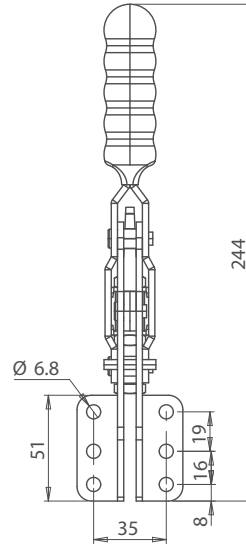

# Vertical Toggle Clamp Side Mounting Type

## KEY INFORMATION

- / **Part No.**  
TC13003B
- / **Holding Force**  
250Kg
- / **Arm Opens**  
106°
- / **Handle Opens**  
67°
- / **Weight**  
0.38Kg
- / **Spindle Supplied**  
TC086512
- / **Flanged Washers Supplied**  
FW-516