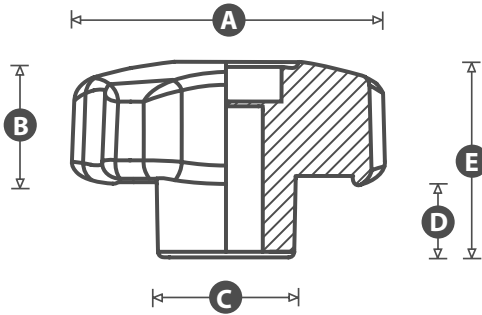

Lobe Knobs

Female Soft Touch

MATERIAL

/ Two-part mouldings – Inner moulding Polypropylene –
Over moulded with 'Soft Touch' TPE

FEMALE INSERT MATERIAL

/ Brass

STANDARD COLOUR

/ Black

CAP COLOURS

/ Available with caps in many different colours (MOQs apply)

Part No.	A	B	C	D	E	Thread size
STKBM528	28	16	12	10	26	M5
STKBM628	28	16	12	10	26	M6
STKBM640	40	17	18	12	29	M6
STKBM840	40	17	18	12	29	M8
STKBM650	50	19	21	12	31	M6
STKBM850	50	19	21	12	31	M8
STKBM1050	50	19	21	12	31	M10
STKBM860	60	21	23	13	34	M8
STKBM1060	60	21	23	13	34	M10
STKBM1260	60	21	23	13	34	M12