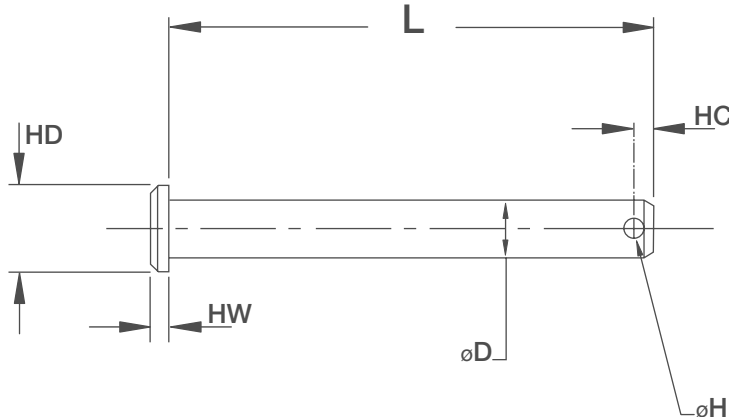

Clevis Pins – Imperial

HUGE STOCKS

VOLUME DISCOUNT

STAINLESS STEEL

MATERIAL

/ Steel Bright Zinc Plated (CPZP) –
Stainless Steel Type A2 (CPSS)

ORDERING INSTRUCTIONS

/ State CPSS for stainless steel or CPZP for Zinc Plated. When ordering give D x L

Dia	D	3/16"	1/4"	5/16"	3/8"	1/2"	5/8"	3/4"	1"
Head Dia	HD	5/16"	3/8"	7/16"	1/2"	5/8"	11/16"	15/16"	1.3/16"
Head Width	HW	1/16"	3/32"	3/32"	1/8"	5/32"	13/64"	1/4"	11/32"
Hole Dia	H	0.078"	0.078"	0.104"	0.104"	0.135"	0.156"	0.156"	0.156"
Hole Centre	HC	0.100"	0.100"	0.140"	0.160"	0.160"	0.160"	0.160"	0.210"

L \ D	3/16"	1/4"	5/16"	3/8"	1/2"	5/8"	3/4"	1"
1/2"								
5/8"								
3/4"								
1"								
1 1/4"								
1 1/2"								
1 3/4"								
2"								
2 1/4"								
2 1/2"								
2 3/4"								
3"								
3 1/4"								
3 1/2"								
3 3/4"								
4"								